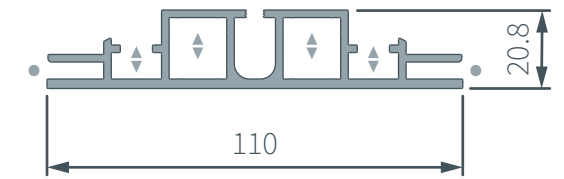

Flat-Pack 110

Frame profile cross section - UA34340

110mm deep Flat-Pack LED lightbox that is engineered to operate as a freestanding display with double-sided illumination for maximum impact.

FP 110 lightboxes can be assembled and disassembled with ease thanks to specially-developed aluminium profiles and connectors.

The printed fabric graphics that are secured directly into the aluminium frame can be replaced in conjunction with seasonal trends, interior design updates, product promotions and more.

● = Graphic channel
◄ = Connector channel

Quick specifications ● = Standard option / ○ = Optional get in touch for more information / - = Not available.

Depth (mm)	Frame		Applications	Graphic	PSU	Lighting Technology			Voltage		Systems					
	Min Size (m)	Max Size (m)				Free Standing	Wall Mounted	Ceiling Hung	Column Wrap	Single Sided		Double Sided	Internal	External	Flexible LED Tape	PCB
110	0.35 x 0.35	2 x 2	●	-	○	-	●	●	●	-	●	-	-	-	●	○