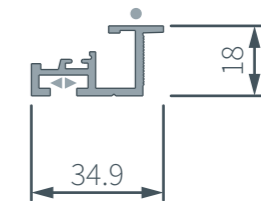

Flux 18

Frame profile cross section - UA15012

18mm deep, light guide plate illuminated LED Lightbox, with photographic-quality Duratrans graphics.

Flux 18 is our slimmest LED Lightbox, which utilises high quality, interchangeable Duratrans graphics that are held in a place by a magnetic PETG lens.

- = Graphic channel
- ◄ = Connector channel

Recessed or surface mounted?

Either way, Flux 18 is our slimmest lightbox.

Quick specifications ● = Standard option / ○ = Optional get in touch for more information / - = Not available.

Depth (mm)	Frame		Applications			Graphic		PSU		Lighting Technology			Voltage		Systems	
	Min Size (m)	Max Size (m)	Free Standing	Wall Mounted	Ceiling Hung	Column Wrap	Single Sided	Double Sided	Internal	External	Flexible LED Tape	PCB	LGP	12	24	Magnetic
18	0.35 x 0.35	2 x 1	-	●	-	-	●	-	-	●	-	-	●	-	●	-