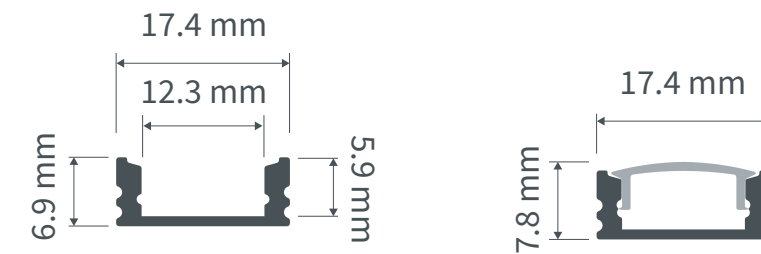

Mira 1708

UA38863

Mira 1708 lightbars are designed to be our most discreet. They use an aluminium profile that is shallower in depth than any other lightbar in the range and are perfect for applications such as under-shelf illumination where space is limited.

Profile cross section

Specifications

Profile Measurements:
 Width: 17.4 mm
 Height: 6.9 mm
 Length: 3000 mm
 Weight: 0.114 kg per metre

Material:
 Aluminium 6063-T6

Standard Finish:
 Satin silver anodised - 15 micron