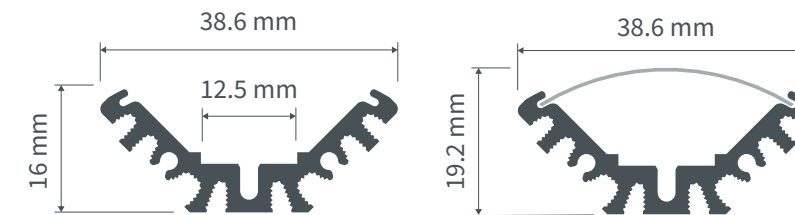

# Velorum 3919

UA11977

Velorum 3919 lightbars have wider faces and additional thermal management mechanisms built-in so that they are able to operate effectively with high-powered LEDs. The aluminium profile used to house the luminaire has been designed so that it is fully-compatible with supermarket shelf brackets.

## Profile cross section

## Specifications

**Profile Measurements:**  
 Width: 38.6 mm  
 Height: 16 mm  
 Length: 3000 mm  
 Weight: 0.421 kg per metre

**Material:**  
 Aluminium 6063-T6

**Standard Finish:**  
 Satin silver anodised - 15 micron